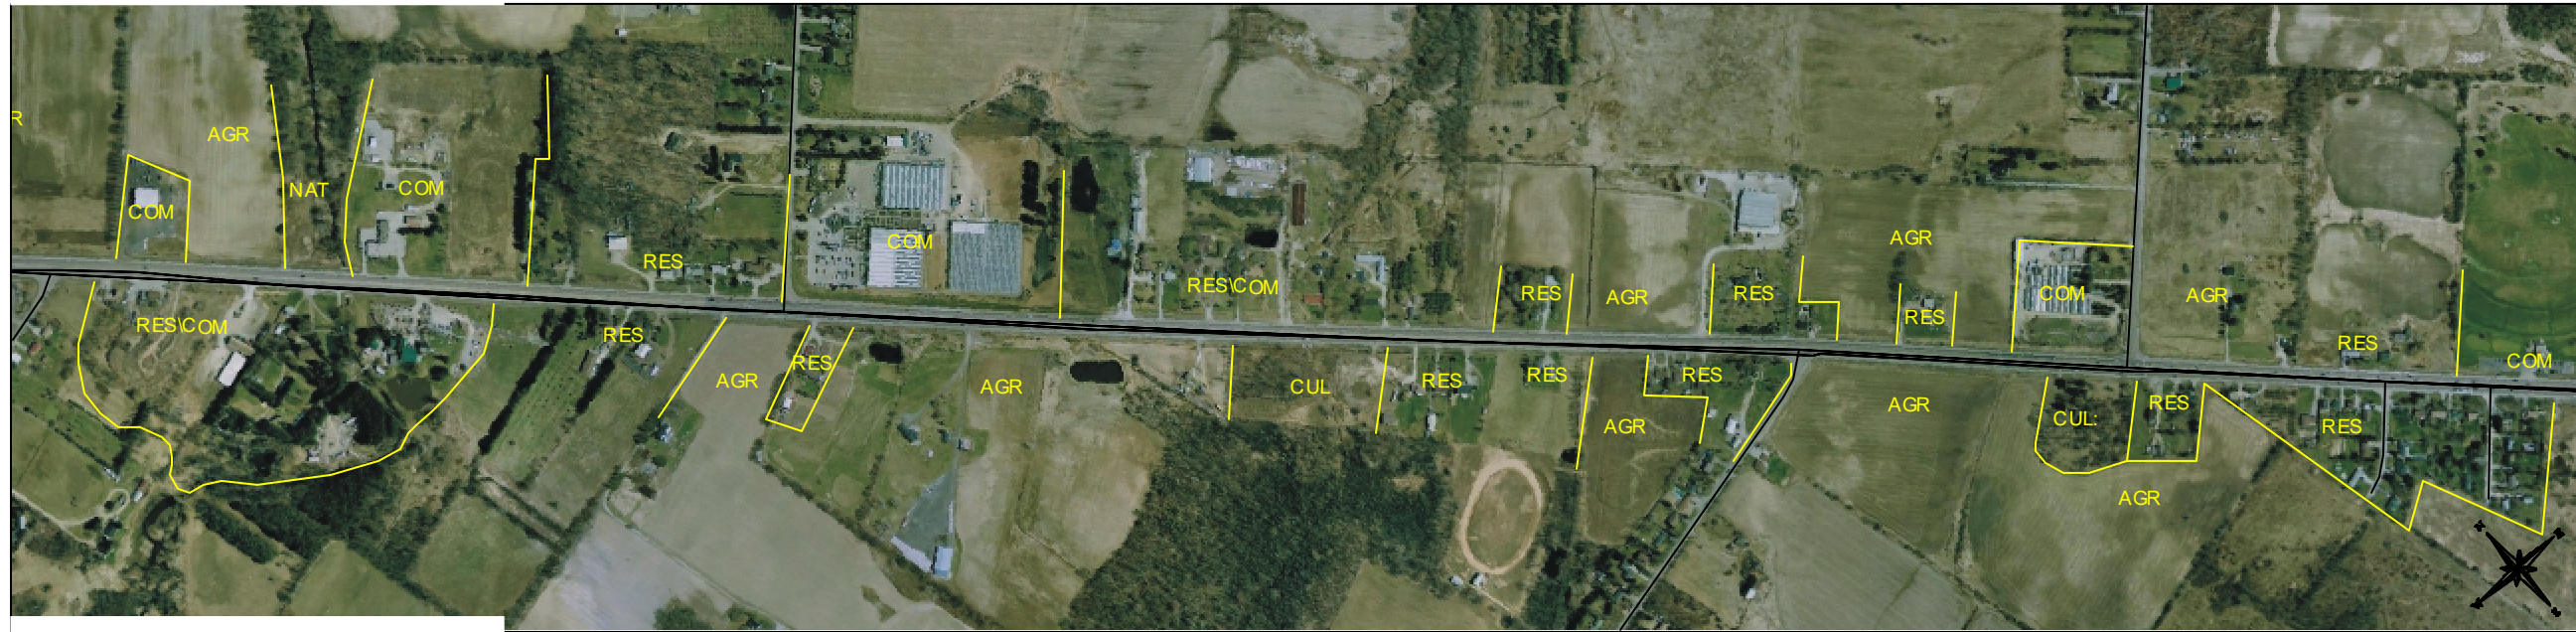

Air Photo 7

- AGR Agricultural
- COM Commercial
- CUL Cultural Vegetation Community
- NAT Natural Vegetation Community
- IND Industrial
- RES Residential

Air Photo 8

Air Photo 9

W:\active\60960345\graphics\CAD\Hwy6_from401-403\60960345_Hwy6_01.dwg
 Printed on: 2008-03-03 04:43PM By: cweeks
 Revised on:

Source: GoogleEarthPro

February, 2008
160960345

Client/Project
 CBM
 St. Marys Cement Flamborough
 Figure No.
3.0
 Title
EXHIBIT 23

- CONIFEROUS FOREST (FOC)**
 - FOC2-2 Dry-Fresh White Cedar Coniferous Forest
 - FOC4-1 Fresh-moist White Cedar Coniferous Forest
 - FOM3-2 Dry-Fresh Sugar Maple Hemlock Mixed Forest
- MIXED FOREST (FOM)**
 - FOM Mixed Forest
 - FOM2-3* Dry-fresh White Pine - Aspen Mixed Forest
 - FOM4-1 Dry-fresh White Cedar - White Birch Mixed Forest
 - FOM7-2 Fresh-moist White Cedar - Hardwood Mixed Forest
 - FOM7-3* Fresh-moist White Cedar - White Elm Mixed Forest
 - FOM9-1* Dry-fresh Sugar Maple - White Ash - White Cedar Mixed Forest
- DECIDUOUS FOREST (FOD)**
 - FOD4-2 Dry-Fresh White Ash Deciduous Forest
 - FOD5-1a Dry-Fresh Sugar Maple Deciduous Forest
 - FOD5-1b Dry-Fresh Sugar Maple Deciduous Forest
 - FOD5-1c Dry-Fresh Sugar Maple Deciduous Forest
 - FOD5-1d Dry-Fresh Sugar Maple Deciduous Forest
 - FOD5-1e Dry-Fresh Sugar Maple Deciduous Forest
 - FOD5-2 Dry-fresh Sugar Maple - Beech Deciduous Forest
 - FOD5-3a Dry-fresh Sugar Maple - Oak Deciduous Forest
 - FOD5-3b Dry-fresh Sugar Maple - Oak Deciduous Forest
 - FOD5-8 Dry-fresh Sugar Maple - White Ash Deciduous Forest

X:\Drawings\041-001\0008 02 February\Report Figures_Stanec Aug 26, 2008, 11:26am

SOURCE: Northway-Photomap Inc., 1994 and 2000.

DATE: February, 2008
FILENAME: 160960345

PREPARED FOR:
SMC FLAMBOROUGH QUARRY
TRUCK ROUTE STUDY

FIGURE NO.
2.0 PAGE: 2 of 2

TITLE
**ELC VEGETATION
COMMUNITIES**